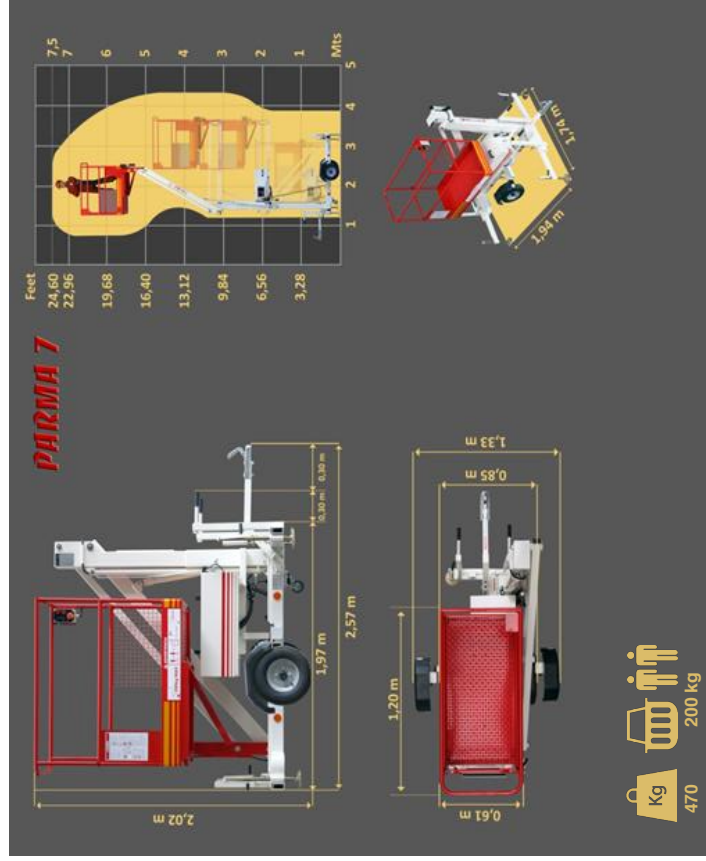

## PARMA 7

**AERIAL TRAILER MOUNTED PLATFORM ARTICULATED FOR WORKING HEIGHTS UP TO 7,5 METER  
(24,6 FEET)**

**STANDARD MODEL:-**

- \* 230 V main power
- \* Visual level for stabilisation
- \* Ball Coupling
- \* Steel basket (1,2 x 0,6)m
- \* Semi axle 0,85m wide
- \* Manual stabilizers
- \* Emergency lowering from the ground

# PARMA 7