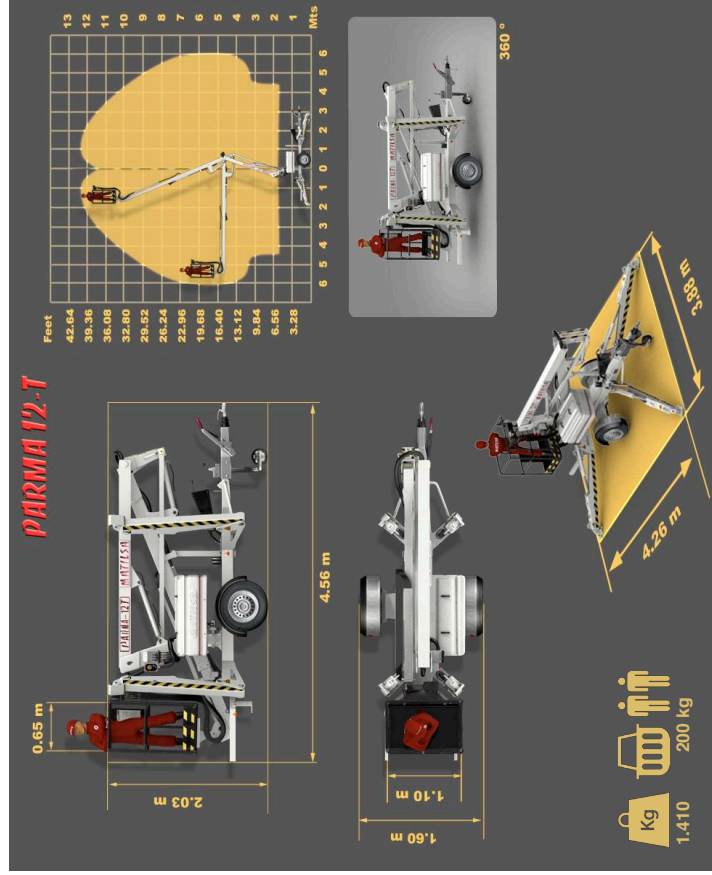

PARMA 12T

AERIAL TRAILER MOUNTED PLATFORM ARTICULATED AND TELESCOPIC, FOR WORKING HEIGHTS UP TO 12 METER (39,37 FEET)

STANDARD MODEL:

- * 230V main power
- * Visual level for stabilisation
- * Ball Coupling with inertia brake
- * Aluminium basket (1.1 x 0,6) m
- * Hydraulic stabilizers
- * Proportional controls
- * Emergency lowering from the ground

Measurement
System
ISO 9001:2008
www.tuv.com
ID: P1050042

PARMA 12T

Optional accessories

- 1 Electric outlet in basket
- 2 Descent buzzer
- 3 Spare wheels
- 4 Lighting kit for roads
- 5 Rotating light
- 6 Hour meter
- 7 BI energy: 230V + (Gasoline or Batteries)
- 8 Batteries main power
- 9 Charge indicator for batteries
- 10 Self driving system on wheels
- 11 Insulating basket
- 12 Emergency lowering from the basket
- 13 Hydraulic basket rotation 150°
- 14 Control weight in the basket
- 15 Support pads (40 x 30) cm
- 16 Stabilizer for ball and ring coupling
- 17 Ring coupling