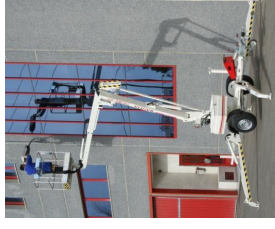

STANDARD MODEL:

- 230V main power
- Visual level for stabilisation
- Ball Coupling with inertia brake
- Aluminium basket (1.1 x 0,6) m
- Hydraulic stabilizers
- Proportional controls
- Emergency lowering from the ground