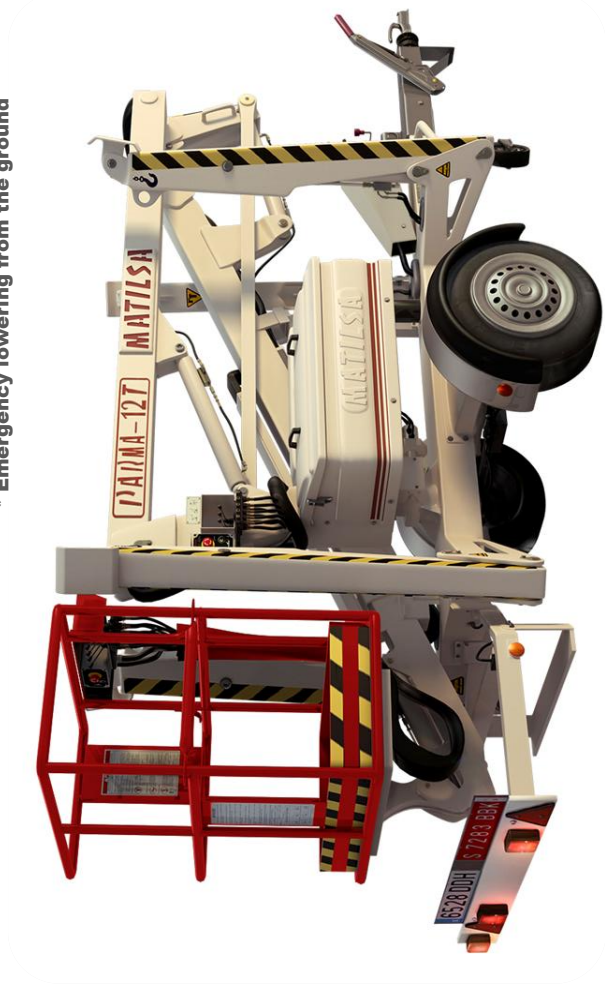

PARMA 12T

AERIAL TRAILER MOUNTED PLATFORM ARTICULATED AND TELESCOPIC, FOR WORKING HEIGHTS UP TO 12 METER (39,37 FEET)

STANDARD MODEL:

- 230V main power
- Visual level for stabilisation
- Ball Coupling with inertia brake
- Aluminium basket (1.1 x 0,6) m
- Hydraulic stabilizers
- Proportional controls
- Emergency lowering from the ground